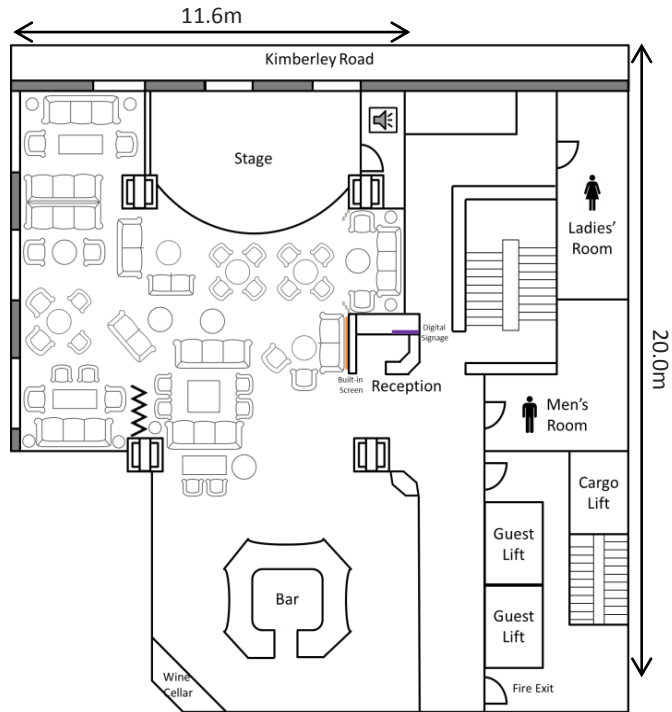

THE LUXE MANOR

Established 2006

Dada Bar + Lounge is infused with irony and a visual extravaganza of contrasting patterns, fabrics and shapes. The astounding ambience goes perfectly with cocktail receptions, product launch parties and various business events.

Dada Bar + Lounge 裝潢精心而不拘一格，奇幻瑰麗，是舉辦個性雞尾酒會、時尚產品發佈會及其他商務活動的理想場所。

Area 場地面積	182m ² / 1,950ft ²			
Capacity 可容納人數	Banquet 宴會	Buffet 自助餐	Cocktail 酒會	Theater 劇院
	100	80	200	60

VIEW 720° FULL TOUR

ENQUIRY | 查詢