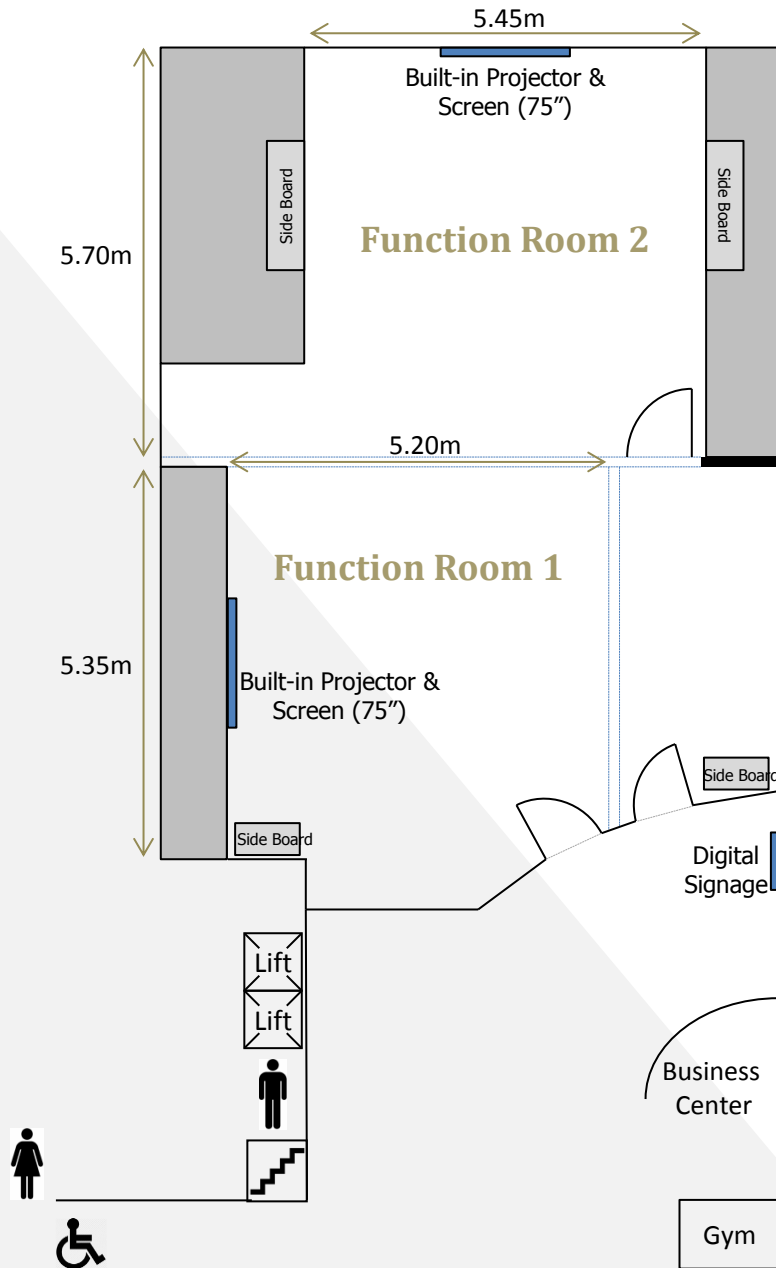

THE LUXE MANOR
Established 2006

FLOOR PLAN

Venue	Room Size	Setup & Capacity		
		Theatre	Classroom	U-Shape
Function Room 1	30m ² / 325ft ²	40	12	12
Function Room 2	42m ² / 450ft ²	36	12	12
Function Room 1+2	72m ² / 775ft ²	80	34	24