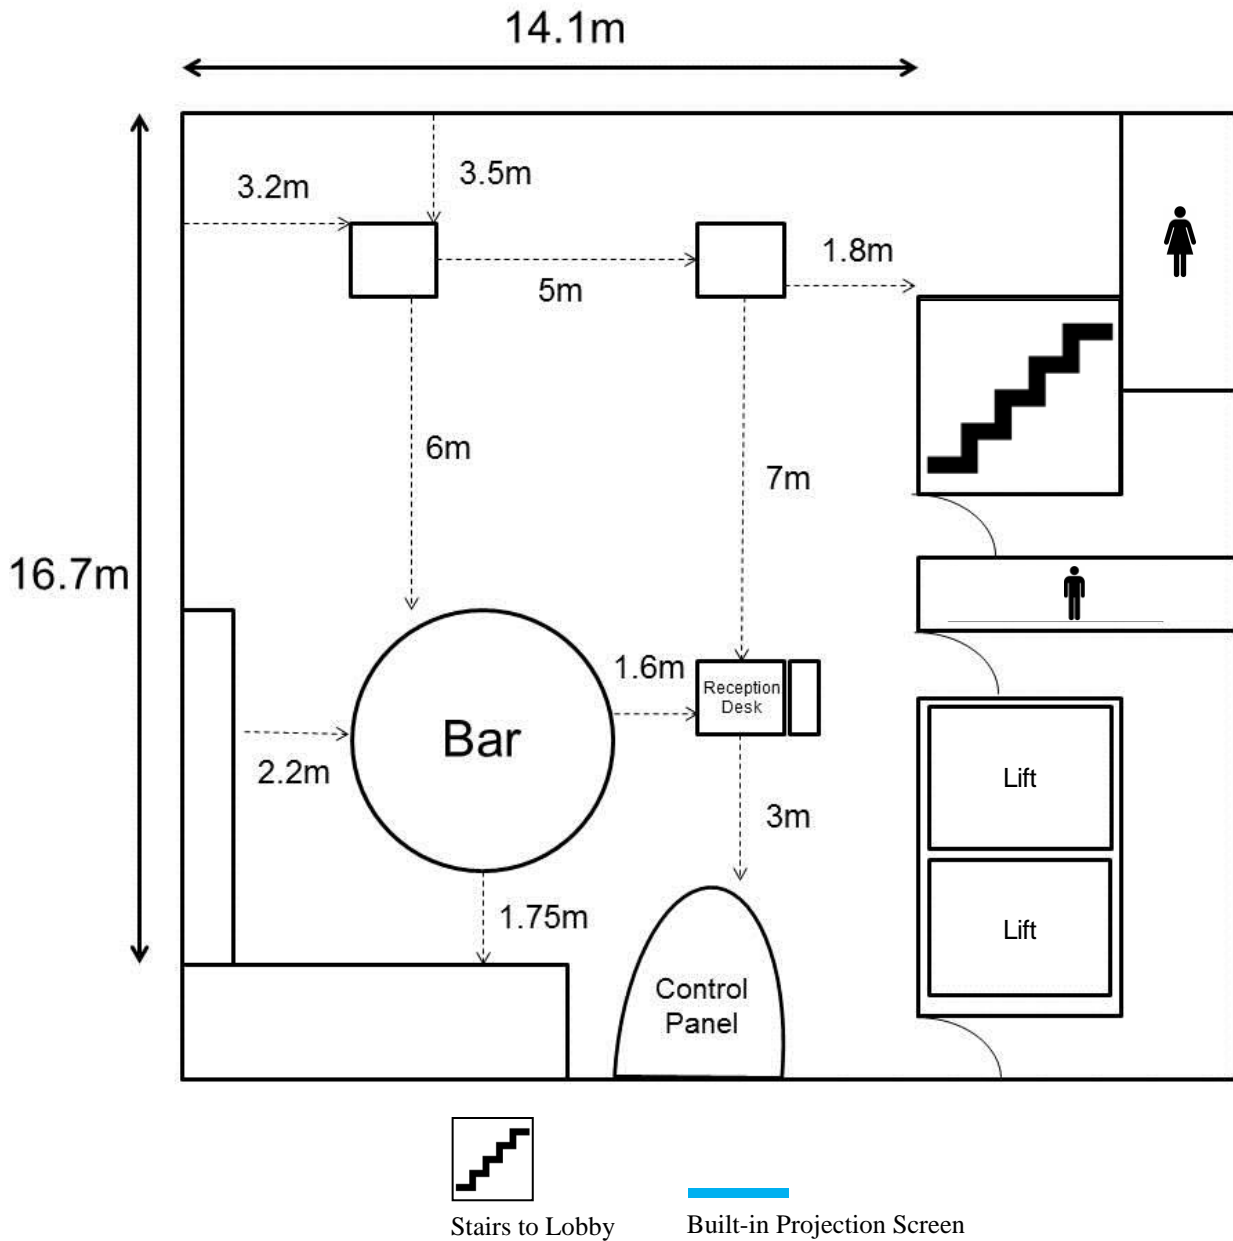

THE LUXE MANOR
Established 2006

1/F FLOOR PLAN

Venue	Capacity & Setup	
	Reception	Banquet
FINDS	250	120

For any enquiry, please contact our Event Team at (852) 3763 8783 or events@theluxemanor.com.