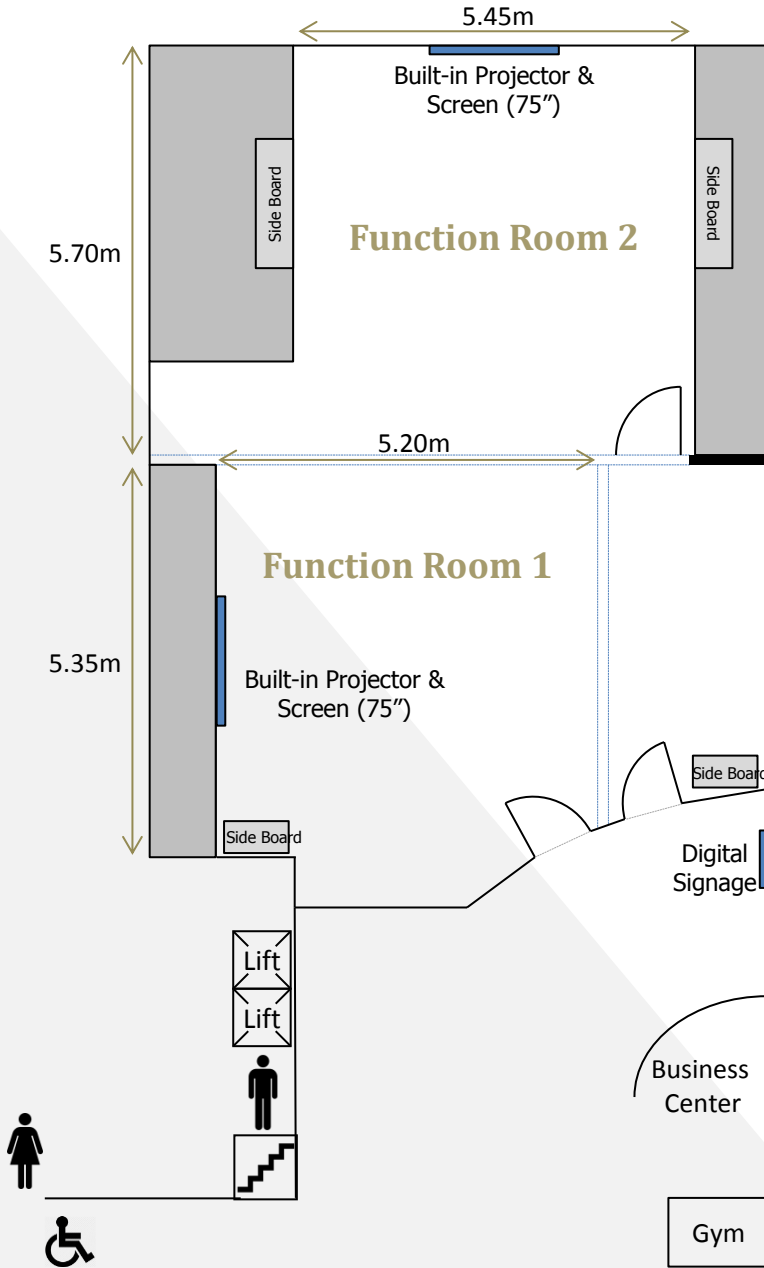

THE LUXE MANOR
Established 2006

FLOOR PLAN

Venue	Room Size	Setup & Capacity			
		Theatre	Classroom	U-Shape	Cabaret
Function Room 1	30m ² / 325ft ²	28	12	12	10
Function Room 2	42m ² / 450ft ²	32	12	12	10
Function Room 1+2	72m ² / 775ft ²	80	35	24	30